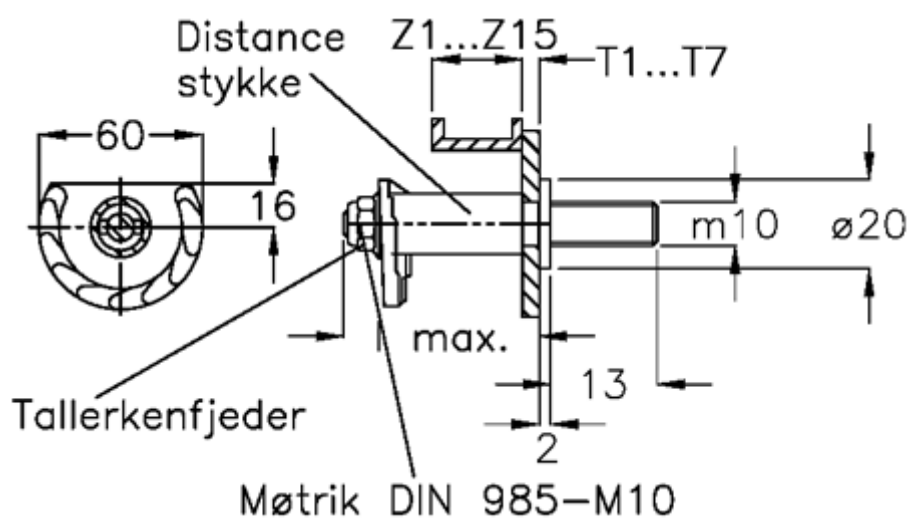

Data Sheet

Article number: 20895410

Description: E+G Door lock
GN 117-GB-T4-Z10

Measures

Cam thickness = 27-36